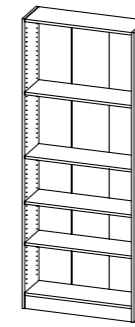

Colour 49

Basic shelving system is available in several different sizes, making it easy to customize for your home.

BOOKCASES

71774 Bookcase

40.6 x 26.8 x 107.2 cm
16 x 10.6 x 42.2"
Colours: 49 - ak

71775 Bookcase

40.6 x 26.8 x 203.2 cm
16 x 10.6 x 80"
Colours: 49 - ak

71776 Bookcase

79 x 26.8 x 107.2 cm
31.1 x 10.6 x 42.2"
Colours: 49 - ak

71777 Bookcase

79 x 26.8 x 203.2 cm
31.1 x 10.6 x 80"
Colours: 49 - ak

SHELVES AND DOORS

71770 2 Narrow shelves

for 71774, 71775
37 x 26.6 x 1.8 cm
14.6 x 10.5 x 0.7"
Colours: 49 - ak

71771 2 Wide shelves

for 71776, 71777
75.4 x 26.6 x 1.8 cm
29.7 x 10.5 x 0.7"
Colours: 49 - ak

71772 Frame glass door

for 71774, 71775, 71776, 71777
39 x 1.6 x 95.7 cm
15.4 x 0.6 x 37.7"
Colours: 49 - ak

71773 Frame door

for 71774, 71775, 71776, 71777
39 x 1.6 x 95.7 cm
15.4 x 0.6 x 37.7"
Colours: 49 - ak

COLOURS

49 White **ak** Oak structure