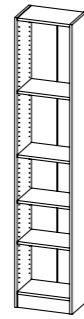

Colour 49

Basic shelving system is available in several different sizes, making it easy to customize for your home.

BOOKCASES

71774 Bookcase

40.6 x 26.8 x 107.2 cm
16 x 10.6 x 42.2"
Colours: 49 - ak

71775 Bookcase

40.6 x 26.8 x 203.2 cm
16 x 10.6 x 80"
Colours: 49 - ak

71776 Bookcase

79 x 26.8 x 107.2 cm
31.1 x 10.6 x 42.2"
Colours: 49 - ak

71777 Bookcase

79 x 26.8 x 203.2 cm
31.1 x 10.6 x 80"
Colours: 49 - ak

SHELVES AND DOORS

71770 2 Narrow shelves

for 71774, 71775
37 x 26.6 x 1.8 cm
14.6 x 10.5 x 0.7"
Colours: 49 - ak

71771 2 Wide shelves

for 71776, 71777
75.4 x 26.6 x 1.8 cm
29.7 x 10.5 x 0.7"
Colours: 49 - ak

71772 Frame glass door

for 71774, 71775, 71776, 71777
39 x 1.6 x 95.7 cm
15.4 x 0.6 x 37.7"
Colours: 49 - ak

71773 Frame door

for 71774, 71775, 71776, 71777
39 x 1.6 x 95.7 cm
15.4 x 0.6 x 37.7"
Colours: 49 - ak

COLOURS

49 White **ak** Oak structure