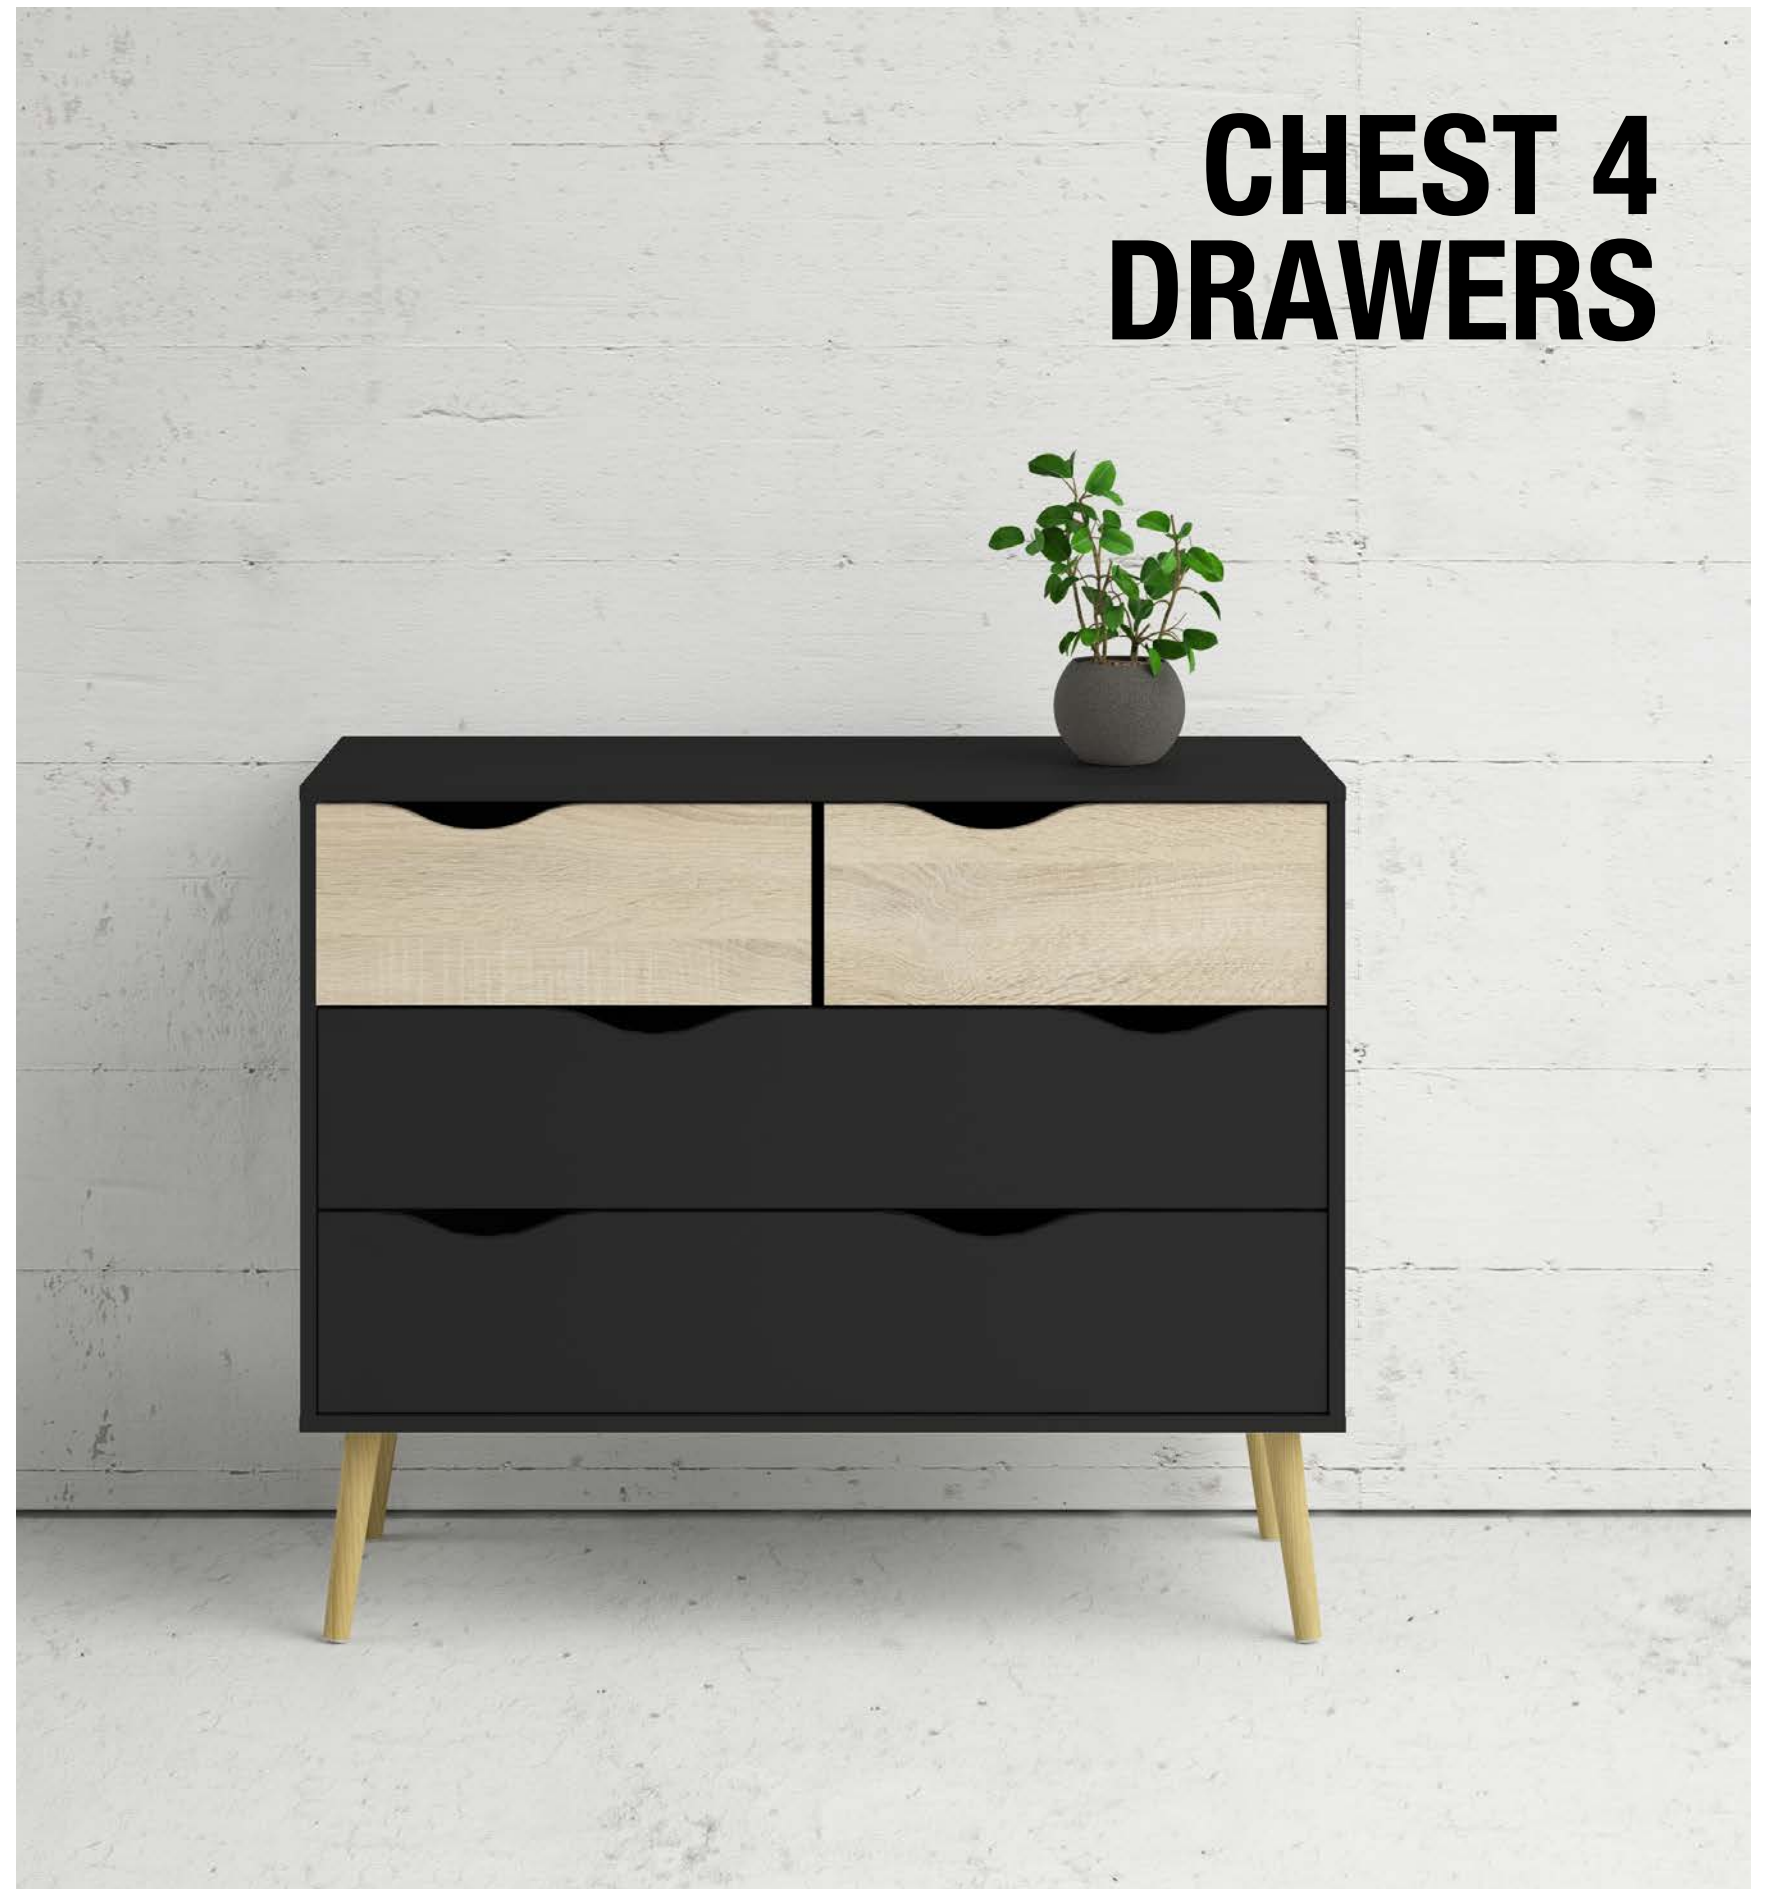

25.6 x 18.9 x 71"

Colour: 49ak

The Oslo desk features a large table top, three open shelves and two groove handled drawers offering you a great space for work and storage space for papers, pens and your laptop.

FOR THE OFFICE

75450 Desk
145.1 x 81 x 75.8 cm
57.1 x 31.9 x 29.8"
Colours: 49ak - 49gm

The top is supported by round legs perfecting this fresh interpretation of midcentury design.

75396 Wardrobe

75468 Wardrobe

98.6 x 39.1 x 81.7 cm

38.8 x 15.4 x 32.2"

Colours: 49ak - gmak

CHEST 4 DRAWERS

75456 Chest

98.6 x 39.1 x 100.9 cm

38.8 x 15.4 x 38.7"

Colours: 49ak