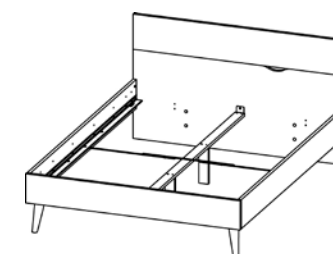

75802 Bed

145.8 x 197.4 x 83.7 cm
57.4 x 77.7 x 32.9"
Inside measurements:
141.0 x 190 cm / 64 x 75"
Colours: 49ak

COLOURS

49 White   **60** Black   **ak** Oak structure   **gm** Matt black

Measurements indicated as width x depth x height