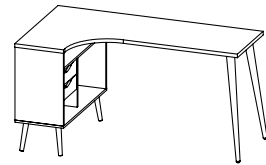

75387 Sideboard

98.6 x 39.1 x 81.7 cm
38.8 x 15.4 x 32.2"
Colours: 49ak - 49gm

75454 Sideboard

195.6 x 39.1 x 81.7 cm
77 x 15.4 x 32.2"
Colours: 49ak - 49gm

75391 TV-unit

117.1 x 39.1 x 57.4 cm
46.1 x 15.4 x 22.6"
Colours: 49ak - 49gm

TABLES AND DESKS

75389 Desk

65.1 x 48.1 x 180.4 cm

25.6 x 18.9 x 71"

Colour: 49ak

75450 Desk

145.1 x 81 x 75.8 cm

57.1 x 31.9 x 29.8"

Colours: 49ak - 49gm

75384 Coffee table

98.6 x 60.1 x 43.3 cm

38.8 x 23.7 x 17.1"

Colours: 49ak

75388 Console table

103.1 x 43.5 x 89.8 cm

40.6 x 17.1 x 35.6"