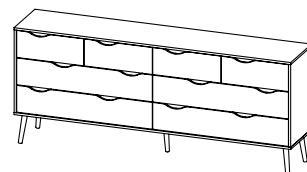

75455 Double dresser

195.6 x 39.1 x 81.7 cm
77x 15.4 x 32.2"
Colours: 49ak

50.1 x 39.1 x 49.7 cm
19.7 x 15.4 x 19.6"
Colours: 49ak - 49gm - gmak